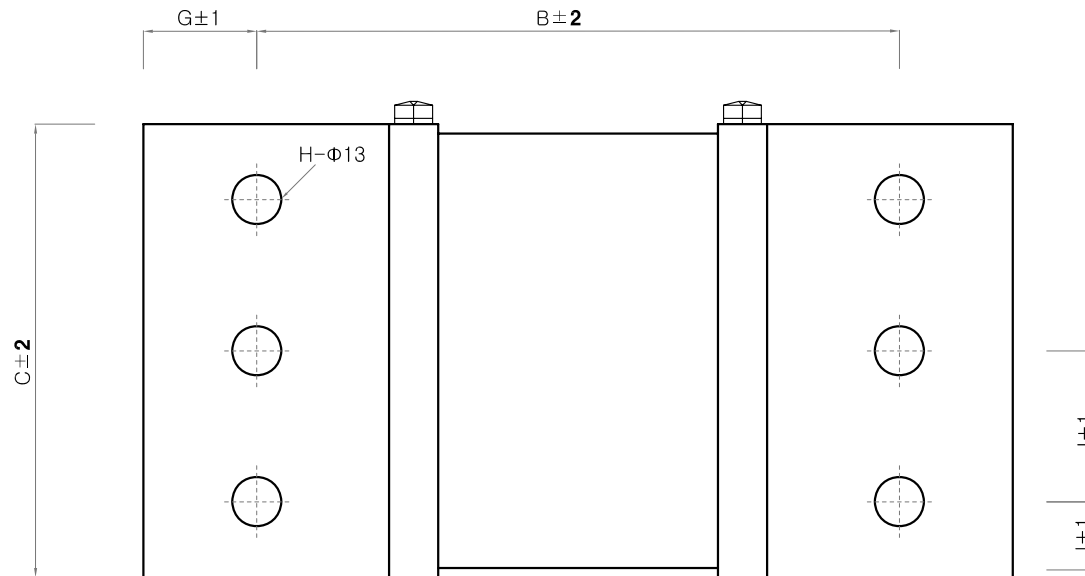

FRONT VIEW

TOP VIEW

50mV

1차전류(A)	A	B	C	D	E	F	G	H	I	J
2500	230	170	100	40	25	65	30	13Φ×6	20	30
1200	230	170	120	40	25	65	30	13Φ×6	20	40
Option										

Daeboong
(주)대봉 E&C

PROJEC TTITLE

일반용 및 표준용 분류기

CHK'D BY

SCALE 1 : 2

DRAWING TITLE

B.C.C NO

JOB NO

REV NO

CHK'D BY

DATE 2008. 5. 8

ME-6